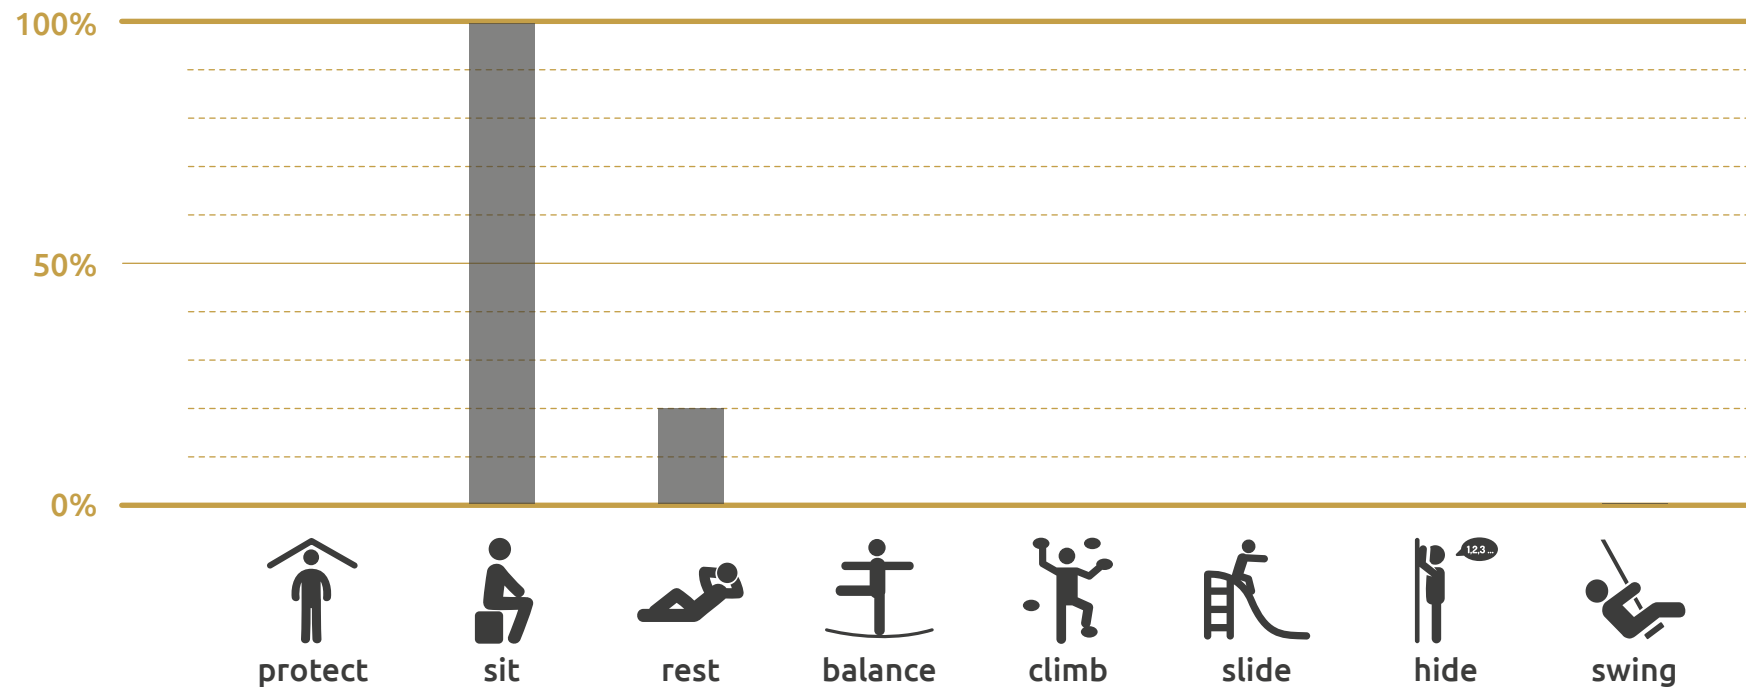

THE HUMAN IGNITION PROFILE (HIP)