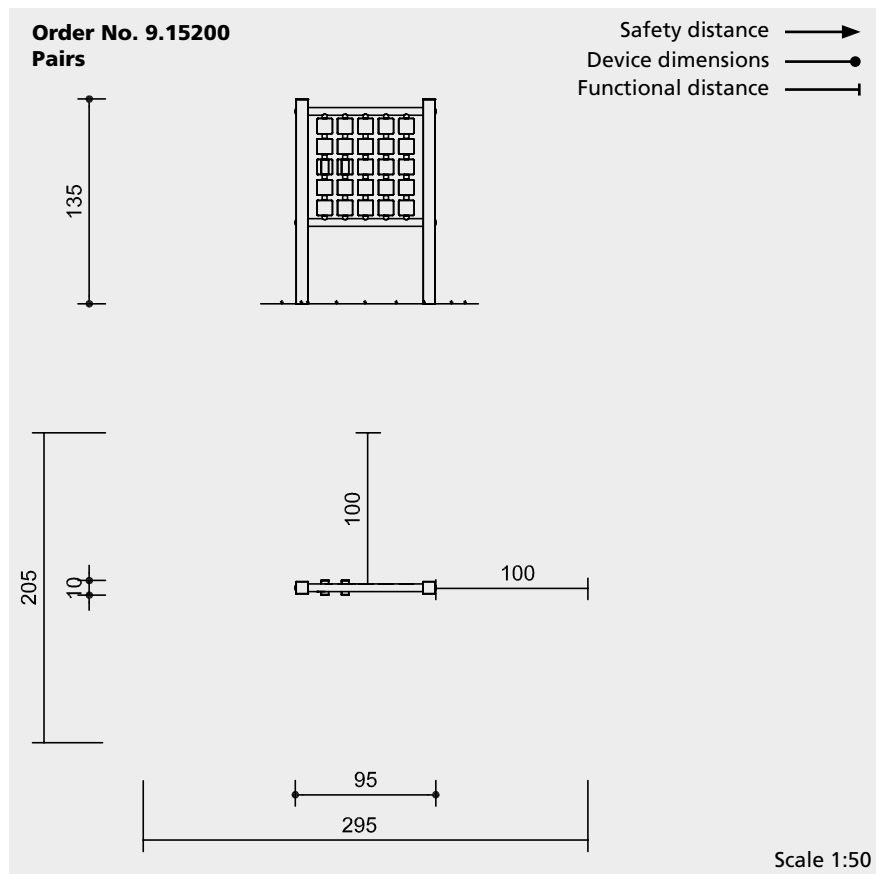

**Barrier-free**

- Independent play

Pairs

Safety check according to DIN EN 1176

#### Dimensions

(small deviations possible)

Height	1.35 m
Length	0.92 m
Width	0.10 m
Play area	0.70 x 0.70 m
Weight	45 kg

9.15200