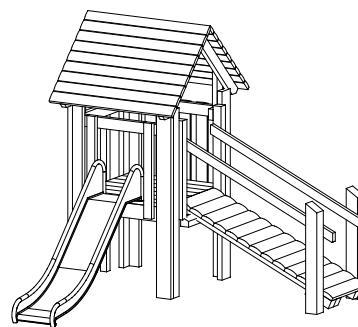

**Order No. 2.13200
Hut Combination 32**

Safety distance ———→
 Device dimensions ———●
 Functional distance ———|

**Order No. 2.13200
Hut Combination 32**

Components

- | | |
|--------------------------------|----------------|
| 1 Platform Hut with steel feet | 3.13100 |
| 1 Stainless Steel Slide | 3.19210 |

Order No.

© Richter Spielgeräte GmbH 05/22

**Order No. 2.13506
Hut Combination 355
with fittings**

**Order No. 2.13506
Hut Combination 355
with fittings**

Components

- | | |
|--|----------------|
| 1 Small Platform Hut with roof with steel feet, 2 walls, 2 benches and 1 table | 3.14350 |
| 1 Fall protection | 3.13161 |
| 1 Bridge 2.00 m | 3.66425 |
| 1 Support Frame for Bridge | 3.66364 |
| 1 End Frame for ramps with steel feet | 3.66416 |
| 1 Stainless Steel Slide | 3.19220 |

Order No.

Scale 1:100

Safety check according to DIN EN 1176

2.13200

2.13506

Order No. 2.13516
Hut Combination 3515

Safety distance 
Device dimensions 
Functional distance 

Order No. 2.13516
Hut Combination 3515

Components	Order No.
1 Small Platform Hut with steel feet and roof	3.14300
1 Fall protection	3.13161
1 Bridge 2.00 m	3.66425
1 Support Frame for Bridge	3.66364
1 End Frame for ramps with steel feet	3.66416
1 Stainless steel slide	3.19220