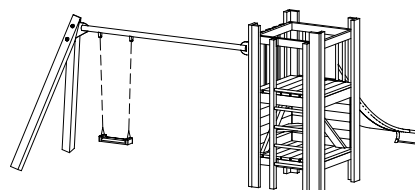

Order No. 2.13710
Hut Combination 371

Components	Order No.
1 Platform Hut with steel feet	3.13100
1 Single Swing special long with steel feet	3.19802
1 Stainless Steel Slide	3.19210

Additionally available with sand play equipment (**Order No. 2.13840**)
Hut Combination 384

Scale 1:100

Safety check according to DIN EN 1176