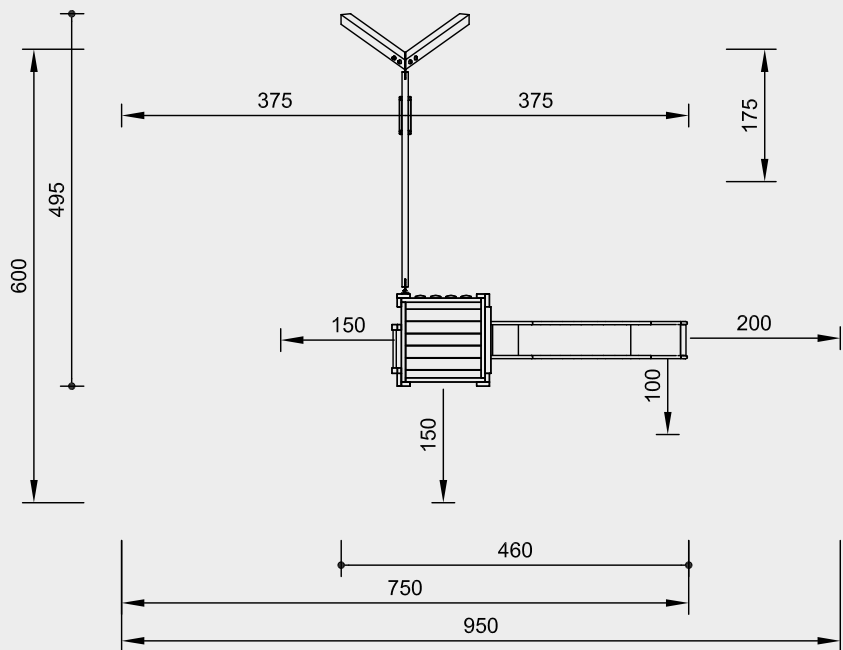

Order No. 2.13710
Hut Combination 371