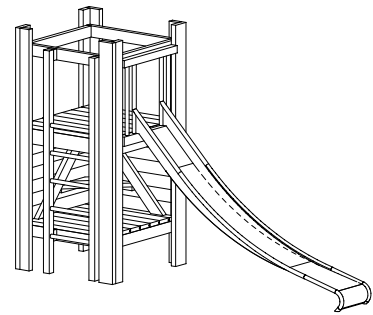

**Order No. 2.13200
Hut Combination 32**

Safety distance ———→
 Device dimensions ———●
 Functional distance ———|

**Order No. 2.13200
Hut Combination 32**

Components

- | | |
|--------------------------------|----------------|
| 1 Platform Hut with steel feet | 3.13100 |
| 1 Stainless Steel Slide | 3.19210 |

Order No.

© Richter Spielgeräte GmbH 05/22

**Order No. 2.13506
Hut Combination 355
with fittings**

**Order No. 2.13506
Hut Combination 355
with fittings**

Components

- | | |
|--|----------------|
| 1 Small Platform Hut with roof with steel feet, 2 walls, 2 benches and 1 table | 3.14350 |
| 1 Fall protection | 3.13161 |
| 1 Bridge 2.00 m | 3.66425 |
| 1 Support Frame for Bridge | 3.66364 |
| 1 End Frame for ramps with steel feet | 3.66416 |
| 1 Stainless Steel Slide | 3.19220 |

Order No.

Scale 1:100

Safety check according to DIN EN 1176

2.13200

2.13506

Order No. 2.13516
Hut Combination 3515

Safety distance 
Device dimensions 
Functional distance 

Order No. 2.13516
Hut Combination 3515

Components	Order No.
1 Small Platform Hut with steel feet and roof	3.14300
1 Fall protection	3.13161
1 Bridge 2.00 m	3.66425
1 Support Frame for Bridge	3.66364
1 End Frame for ramps with steel feet	3.66416
1 Stainless steel slide	3.19220