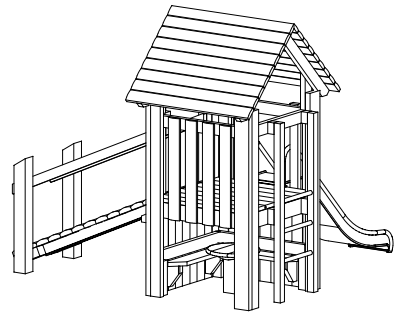

**Order No. 2.13200
Hut Combination 32**

Safety distance ———→
 Device dimensions ———●
 Functional distance ———|

**Order No. 2.13200
Hut Combination 32**

Components

- | | |
|--------------------------------|----------------|
| 1 Platform Hut with steel feet | 3.13100 |
| 1 Stainless Steel Slide | 3.19210 |

Order No.

© Richter Spielgeräte GmbH 05/22

**Order No. 2.13506
Hut Combination 355
with fittings**

**Order No. 2.13506
Hut Combination 355
with fittings**

Components

- | | |
|--|----------------|
| 1 Small Platform Hut with roof with steel feet, 2 walls, 2 benches and 1 table | 3.14350 |
| 1 Fall protection | 3.13161 |
| 1 Bridge 2.00 m | 3.66425 |
| 1 Support Frame for Bridge | 3.66364 |
| 1 End Frame for ramps with steel feet | 3.66416 |
| 1 Stainless Steel Slide | 3.19220 |

Order No.

Scale 1:100

Safety check according to DIN EN 1176

2.13200

2.13506

Order No. 2.13516
Hut Combination 3515

Safety distance 
Device dimensions 
Functional distance 

Order No. 2.13516
Hut Combination 3515