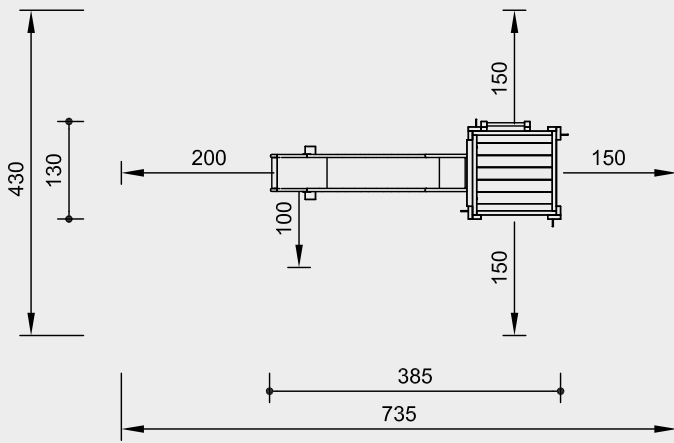

**Order No. 2.13200
Hut Combination 32**

Safety distance ———→
 Device dimensions ———●
 Functional distance ———|

**Order No. 2.13200
Hut Combination 32**

Components

- | | |
|--------------------------------|----------------|
| 1 Platform Hut with steel feet | 3.13100 |
| 1 Stainless Steel Slide | 3.19210 |

Order No.

© Richter Spielgeräte GmbH 05/22

**Order No. 2.13506
Hut Combination 355
with fittings**

**Order No. 2.13506
Hut Combination 355
with fittings**

Components

- | | |
|--|----------------|
| 1 Small Platform Hut with roof with steel feet, 2 walls, 2 benches and 1 table | 3.14350 |
| 1 Fall protection | 3.13161 |
| 1 Bridge 2.00 m | 3.66425 |
| 1 Support Frame for Bridge | 3.66364 |
| 1 End Frame for ramps with steel feet | 3.66416 |
| 1 Stainless Steel Slide | 3.19220 |

Order No.

Scale 1:100

Safety check according to DIN EN 1176

2.13200

2.13506

Order No. 2.13516
Hut Combination 3515

Safety distance 
Device dimensions 
Functional distance 

Order No. 2.13516
Hut Combination 3515