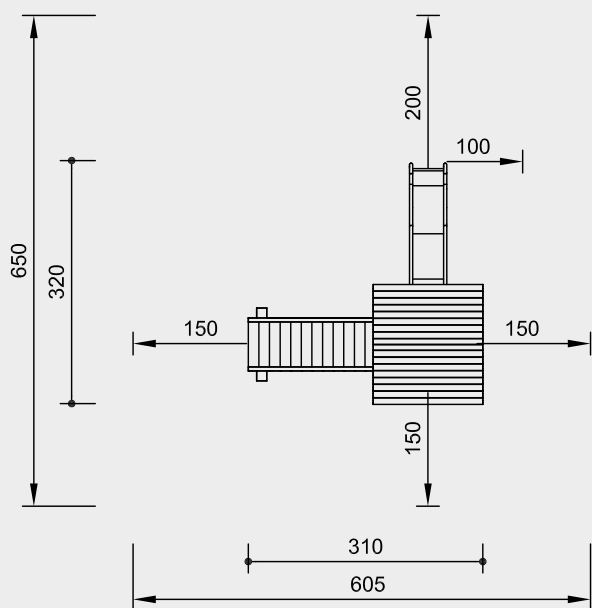

**Order No. 2.13200
Hut Combination 32**

Safety distance ———→
 Device dimensions ———●
 Functional distance ———|

**Order No. 2.13200
Hut Combination 32**

Components

- | | |
|--------------------------------|----------------|
| 1 Platform Hut with steel feet | 3.13100 |
| 1 Stainless Steel Slide | 3.19210 |

Order No.

Scale 1:100

Safety check according to DIN EN 1176

2.13200

2.13506

Order No. 2.13516
Hut Combination 3515

Safety distance 
Device dimensions 
Functional distance 

Order No. 2.13516
Hut Combination 3515

Components	Order No.
1 Small Platform Hut with steel feet and roof	3.14300
1 Fall protection	3.13161
1 Bridge 2.00 m	3.66425
1 Support Frame for Bridge	3.66364
1 End Frame for ramps with steel feet	3.66416
1 Stainless steel slide	3.19220