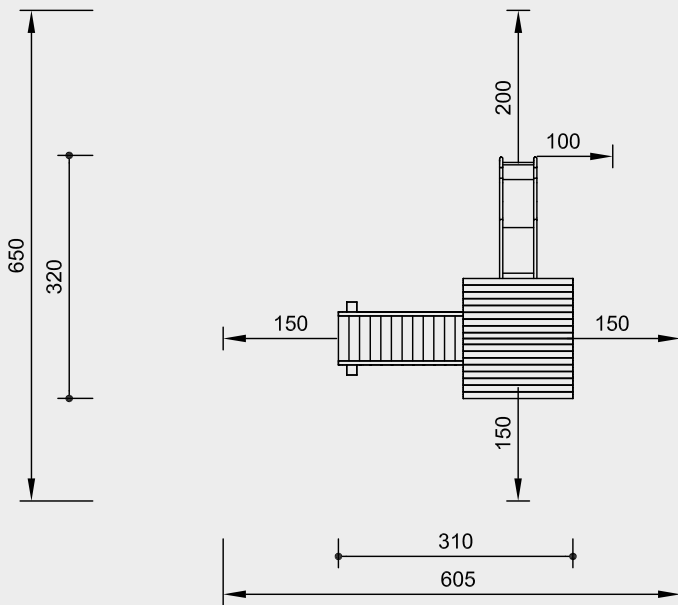

**Order No. 2.13200
Hut Combination 32**

Safety distance ———→
 Device dimensions ———●
 Functional distance ———|

**Order No. 2.13200
Hut Combination 32**

Components

- | | |
|--------------------------------|----------------|
| 1 Platform Hut with steel feet | 3.13100 |
| 1 Stainless Steel Slide | 3.19210 |

Order No.

© Richter Spielgeräte GmbH 05/22

**Order No. 2.13506
Hut Combination 355
with fittings**

**Order No. 2.13506
Hut Combination 355
with fittings**

Components

- | | |
|--|----------------|
| 1 Small Platform Hut with roof with steel feet, 2 walls, 2 benches and 1 table | 3.14350 |
| 1 Fall protection | 3.13161 |
| 1 Bridge 2.00 m | 3.66425 |
| 1 Support Frame for Bridge | 3.66364 |
| 1 End Frame for ramps with steel feet | 3.66416 |
| 1 Stainless Steel Slide | 3.19220 |

Order No.

Scale 1:100

Safety check according to DIN EN 1176

2.13200

2.13506

Order No. 2.13516
Hut Combination 3515

Safety distance 
Device dimensions 
Functional distance 

Order No. 2.13516
Hut Combination 3515