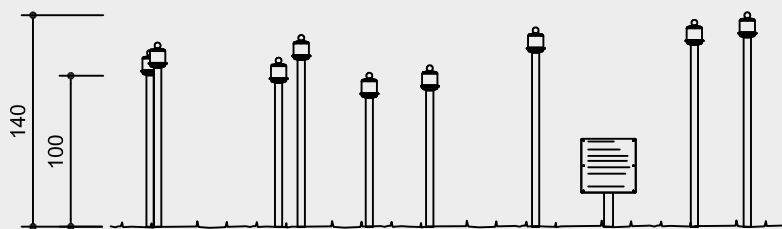

10.61000

**Order No. 10.61000**  
**Scented Organ**

Safety distance   
 Device dimensions   
 Functional distance 

Scale 1:50

**Technical information**

Equipment made of stainless steel with openings for smelling

Support for Explanation Board made of stainless steel

**Dimensions**

(small deviations possible)

Height	1.00 -1.40 m
Diameter	max. 0.12 m
Weight	60 kg

**Components**

- 9 Pillars with aromatic oils sufficient for a two year supply
- 1 Explanation Board with support for dowelling and 4 heavy duty anchors