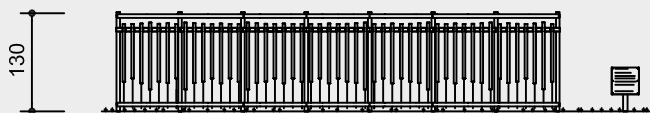

Safety distance   
 Device dimensions   
 Functional distance 

**Order No. 10.58100**  
**Melodic Fence „Frère Jacques“**  
 with 32 notes

Scale 1:100

**Technical information**

Equipment made of stainless steel