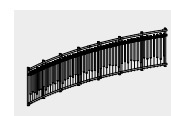

Play value

Every culture has its melodies which stay alive by frequent repetition. The melodic fence gives you this opportunity to play these melodies as a chorus or as a canon or even backwards if you want to. The fence has been tuned with little familiar melodies such as „Frère Jacques“. Other melodies within an octave tone range are possible.

© Richter Spielgeräte GmbH 02/24

The melodic fence consists of handrail, frame and sound tubes. Running a hammer or a stick over the metal rods of the melodic fence creates the tune of a song. In non-public areas the suspension can be done with cables instead of a screw. The length of the fence can be varied depending on the melody or the required space.

Recommended for

- Kindergarten children
- School children
- Young people
- Adults
- Older people
- Public play areas without supervision, such as playgrounds, parks or similar

Barrier-free

- Independent play

Acoustic effect	soft
Vandalism	not vulnerable
Supervision	not necessary
Explanation Board	included
Installation	indoors and outdoors
Safety check (DIN EN 1176)	not necessary
Installation in concrete	possible

**Melodic Fence „Hänschen Klein“
Melodic Fence „Frère Jacques“**

graubner Play Stations
for Developing the Senses

10.58000

Design W. Graubner