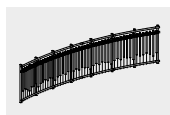

Order No. 10.58000
Melodic Fence „Hänschen Klein“
with 49 notes

Safety distance
Device dimensions
Functional distance

Order No. 10.58100
Melodic Fence „Frère Jacques“
with 32 notes

Scale 1:100

Technical information

Equipment made of stainless steel

Ground anchor

All parts used for anchoring to the ground are made of hot-dip galvanised steel or stainless steel

For more detailed explanation of the quality characteristics see price list.

Sound tubes made of V2A, tuned and arranged for the respective melody, suspended on rubber bearings, tensioned with VA ropes

Support for Explanation Board made of stainless steel

Dimensions

(small deviations possible)

Order No. 10.58000

Melodic Fence „Hänschen Klein“

Height	1.30 m
Length	5.85 m
Weight	170 kg

Order No. 10.58100

Melodic Fence „Frère Jacques“

Height	1.30 m
Length	4.50 m
Weight	118 kg

Components

- 1 Complete piece of equipment with base plates for dowelling, with fastening material and 16 heavy duty anchors (for **Order No. 10.58000**) or 12 heavy duty anchors (for **Order No. 10.58100**)

- 1 Explanation Board with support for dowelling and 4 heavy duty anchors

Trademark

30 2005 500 000 Germany
40-0682207 South Korea

Installation information

Recommended space
4.80 or 6.00 x 2.00 m

Foundations

Order No. 10.58000
2 items 280 x 40 x 50 cm
Excavation depth 60 cm

Order No. 10.58100
2 items 220 x 40 x 50 cm
Excavation depth 60 cm

Explanation Board
1 item 40 x 40 x 40 cm
Excavation depth 60 cm

Attention:

Exact measurements may vary; for all installation dimensions refer to current assembly instructions.

Technical changes reserved.

10.58000