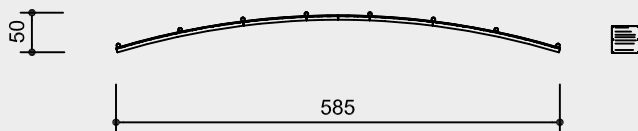

© Richter Spielgeräte GmbH 02/24

The melodic fence consists of handrail, frame and sound tubes. Running a hammer or a stick over the metal rods of the melodic fence creates the tune of a song. In non-public areas the suspension can be done with cables instead of a screw. The length of the fence can be varied depending on the melody or the required space.

Safety distance   
 Device dimensions   
 Functional distance 

**Order No. 10.58100**  
**Melodic Fence „Frère Jacques“**  
 with 32 notes

Scale 1:100

**Technical information**

Equipment made of stainless steel

**Ground anchor**

All parts used for anchoring to the ground are made of hot-dip galvanised steel or stainless steel

**For more detailed explanation of the quality characteristics see price list.**

Sound tubes made of V2A, tuned and arranged for the respective melody, suspended on rubber bearings, tensioned with VA ropes